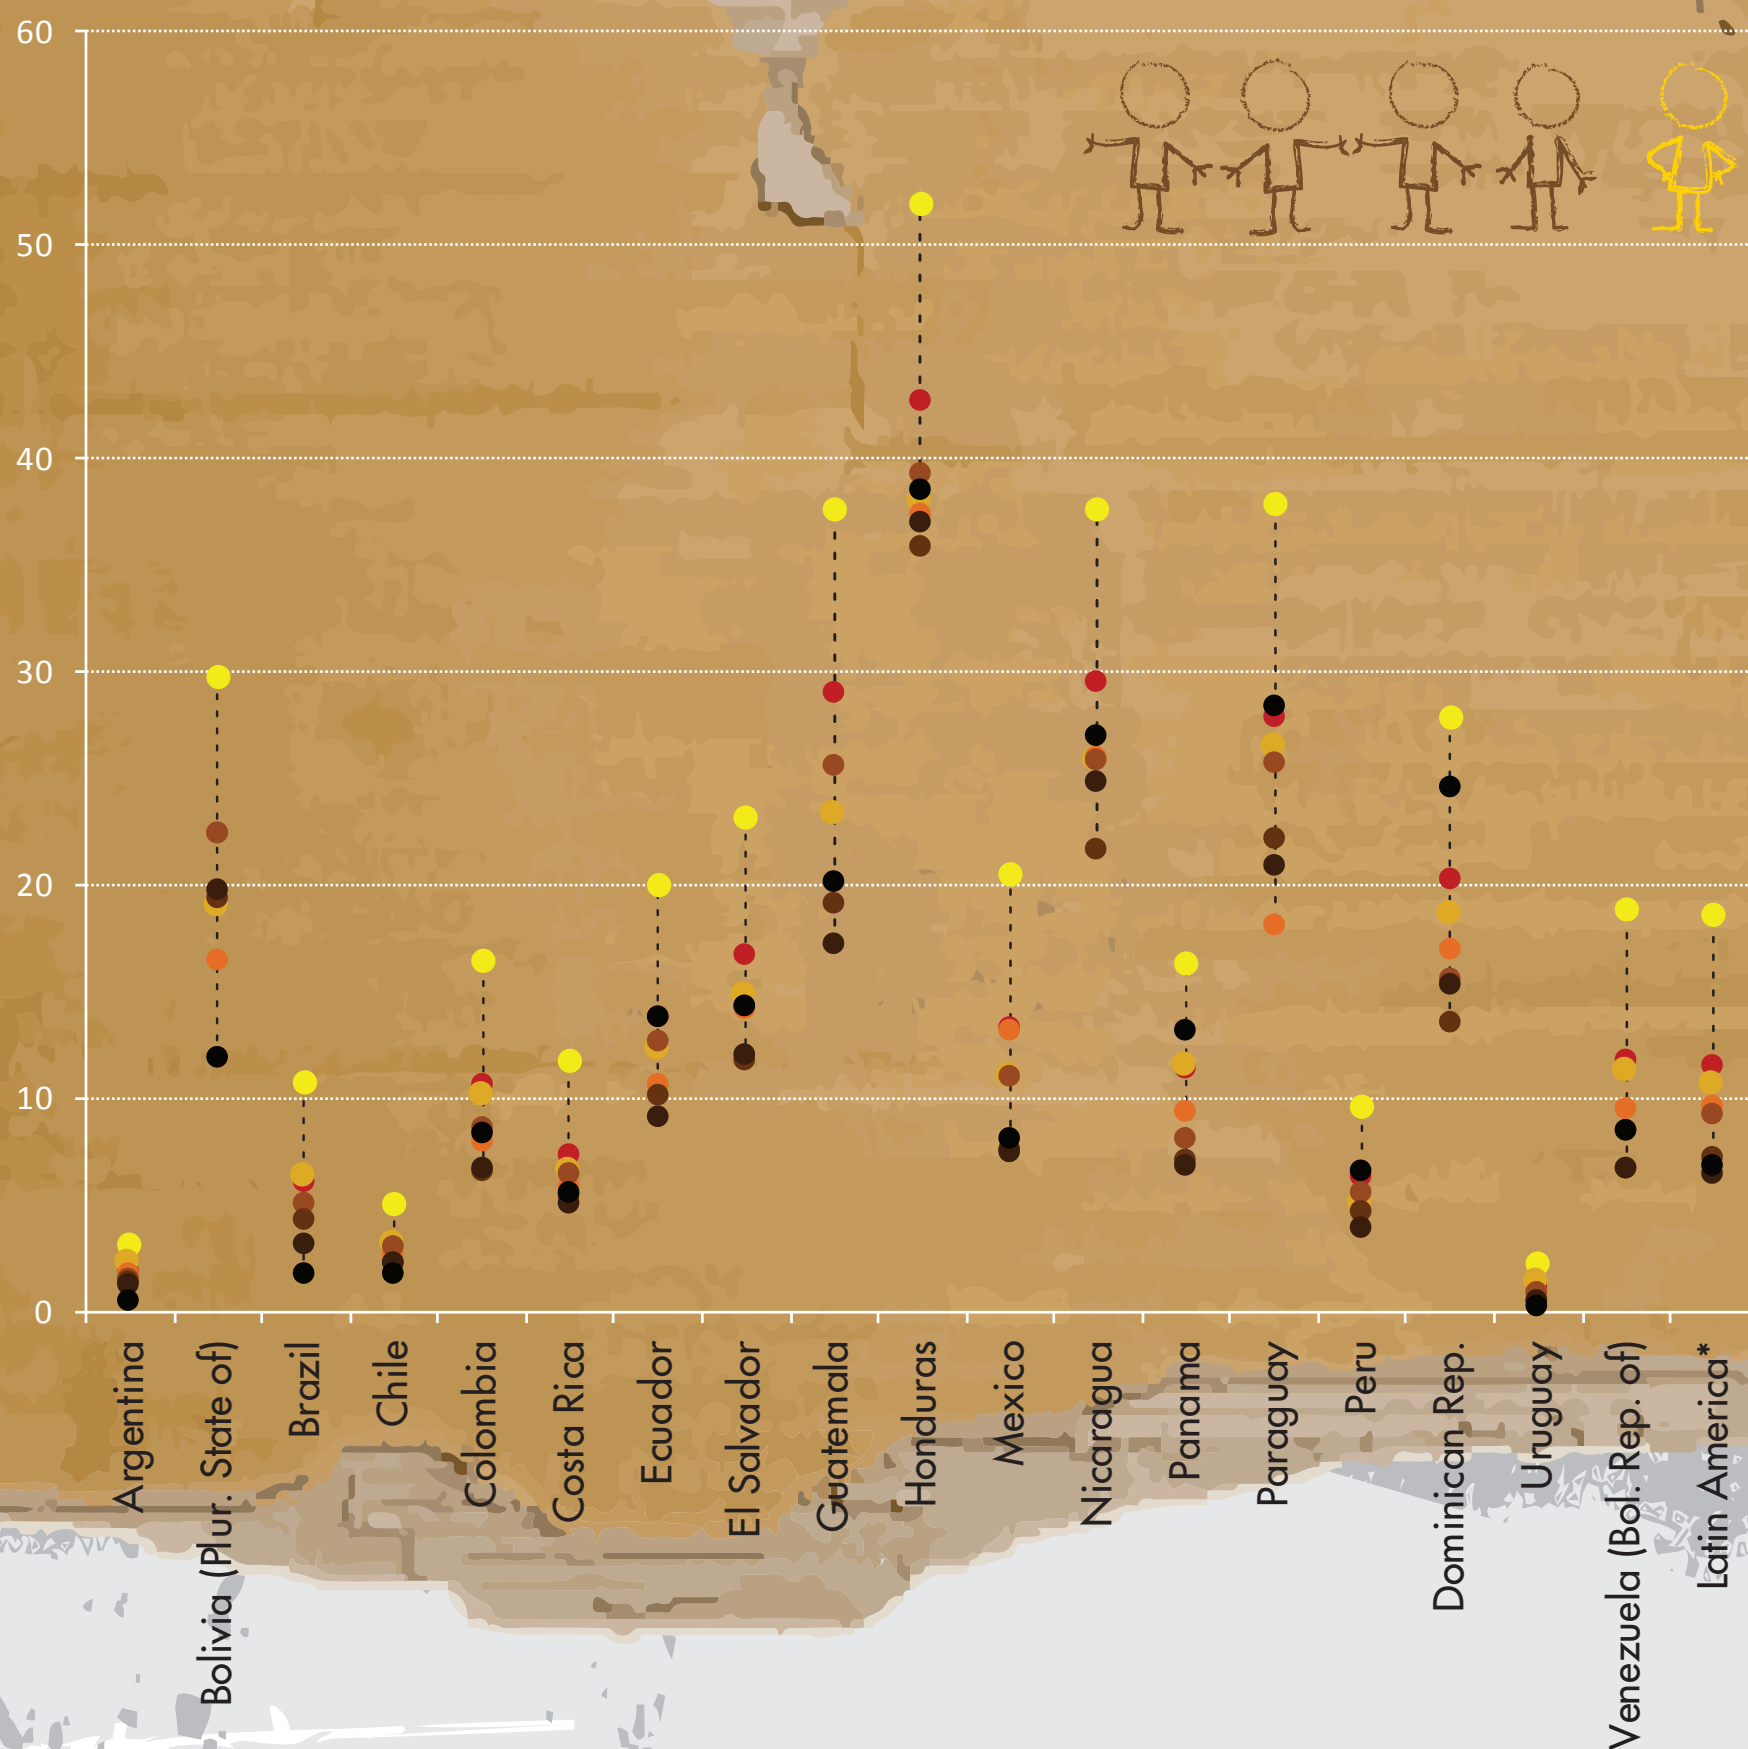

In Latin America, **1 IN EVERY 5 CHILDREN BELOW** the age of **15** lives in **EXTREME POVERTY**

Population living below the extreme poverty line by age group, around 2011 (Percentages)

- Total population
- 35 to 44 years old
- 0 to 14 years old
- 45 to 54 years old
- 15 to 24 years old
- 55 to 64 years old
- 25 to 34 years old
- 65 years and over

*Weighted average